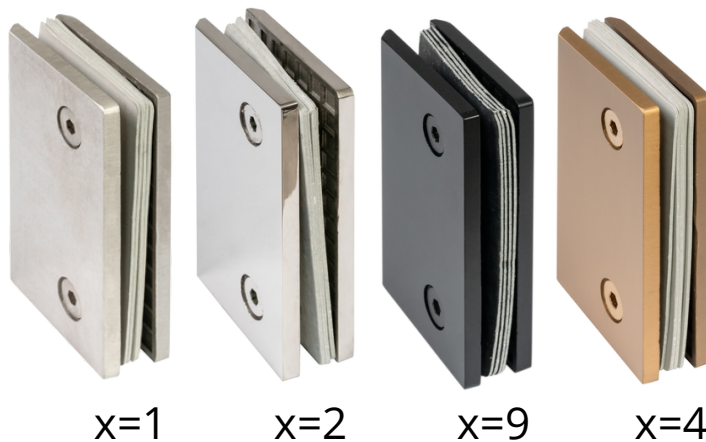

Datasheet DB0000101x

- AISI 304
- for 8 - 10 mm glass