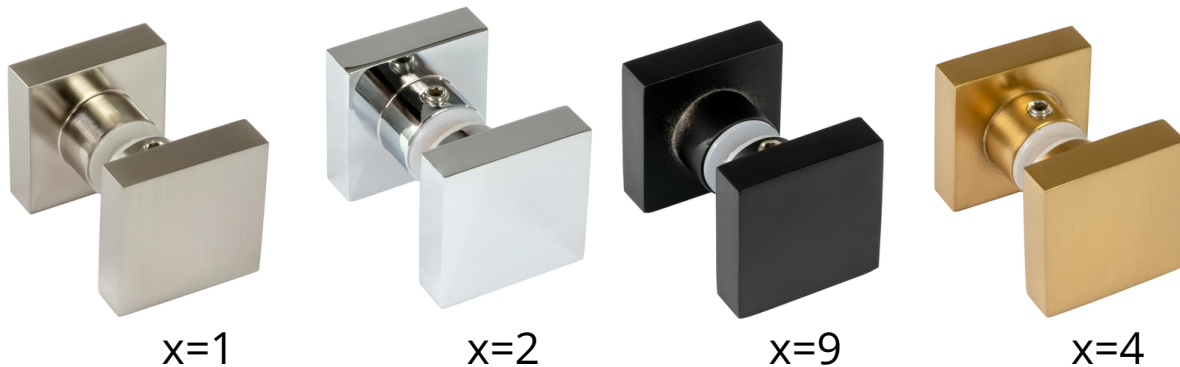

Datasheet DB0201006x

- aluminium
- glass 6 - 12 mm
- glass drilling required