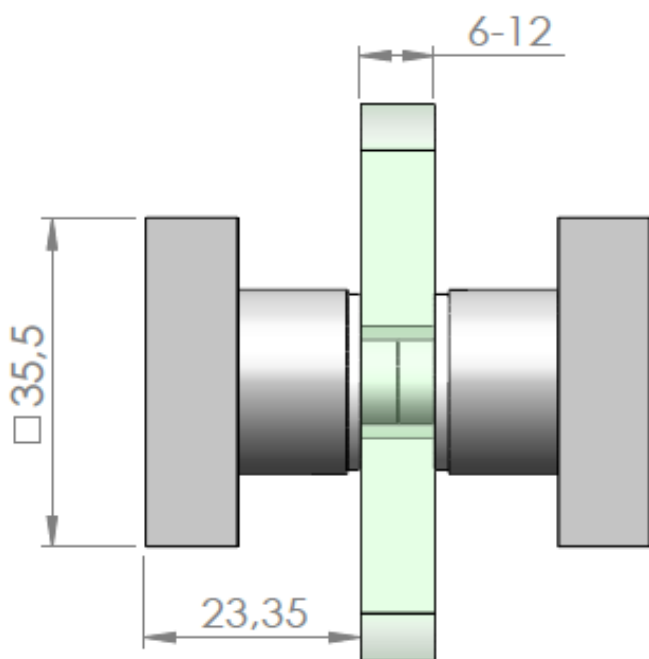

Datasheet DB0201006x

- aluminium
- glass 6 - 12 mm
- glass drilling required