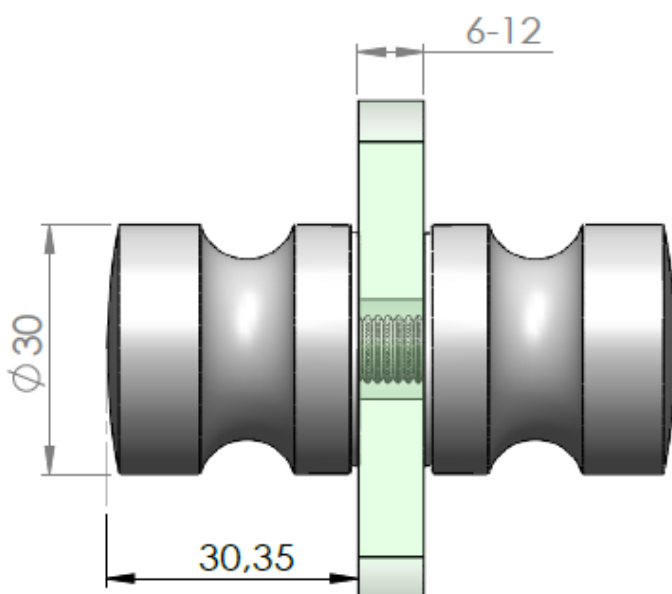

Datasheet DB0201003x

x=1

x=2

x=9

x=4

- aluminium
- glass 6 - 12 mm
- glass drilling required