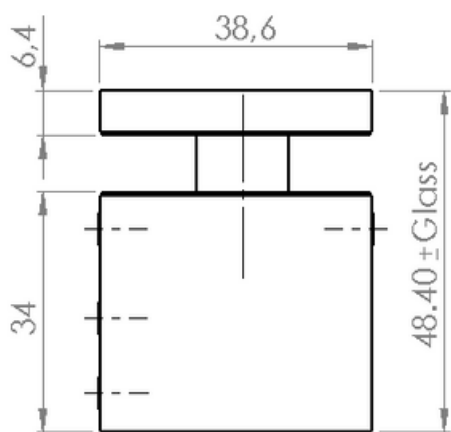

Datasheet DB0301023x

- AISI 304
- glass 6 - 12 mm / wall
- glass drilling required