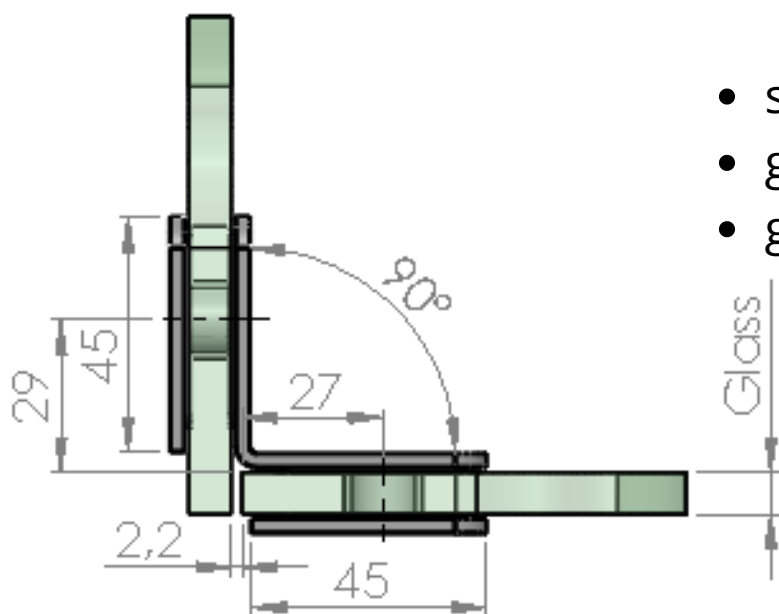

Datasheet DB9907103x

x=1

x=2

x=9

x=4

- stainless steel AISI 304 (V2A)
- glass 8 - 10 mm
- glass drilling required