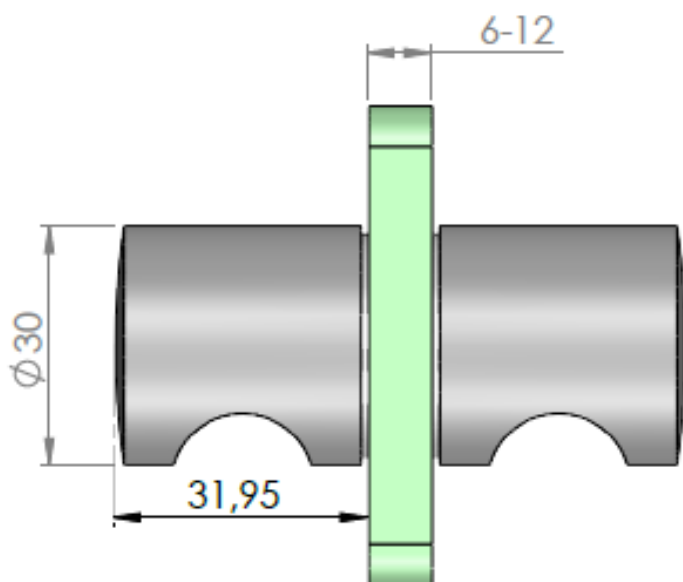

# Datasheet DB0201004x

x=1

x=2

x=9

x=4

- aluminium
- glass 6 - 12 mm
- glass drilling required