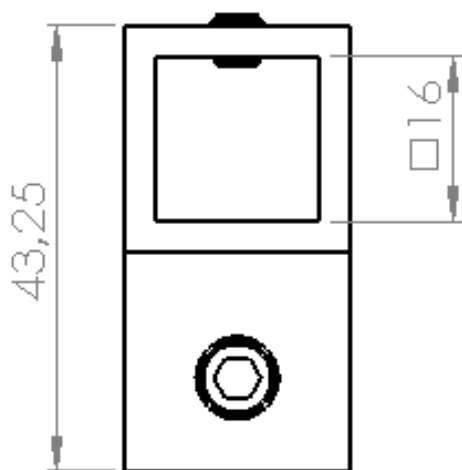

# Datasheet DB0301131x

x=1

x=2

x=9

x=4

- AISI 304
- glass 6 - 10 mm
- glass drilling NOT required