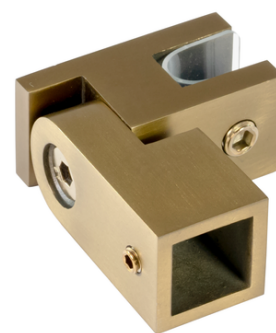

# Datasheet DB0301131x

x=1

x=2

x=9

x=4

- AISI 304
- glass 6 - 10 mm
- glass drilling NOT required