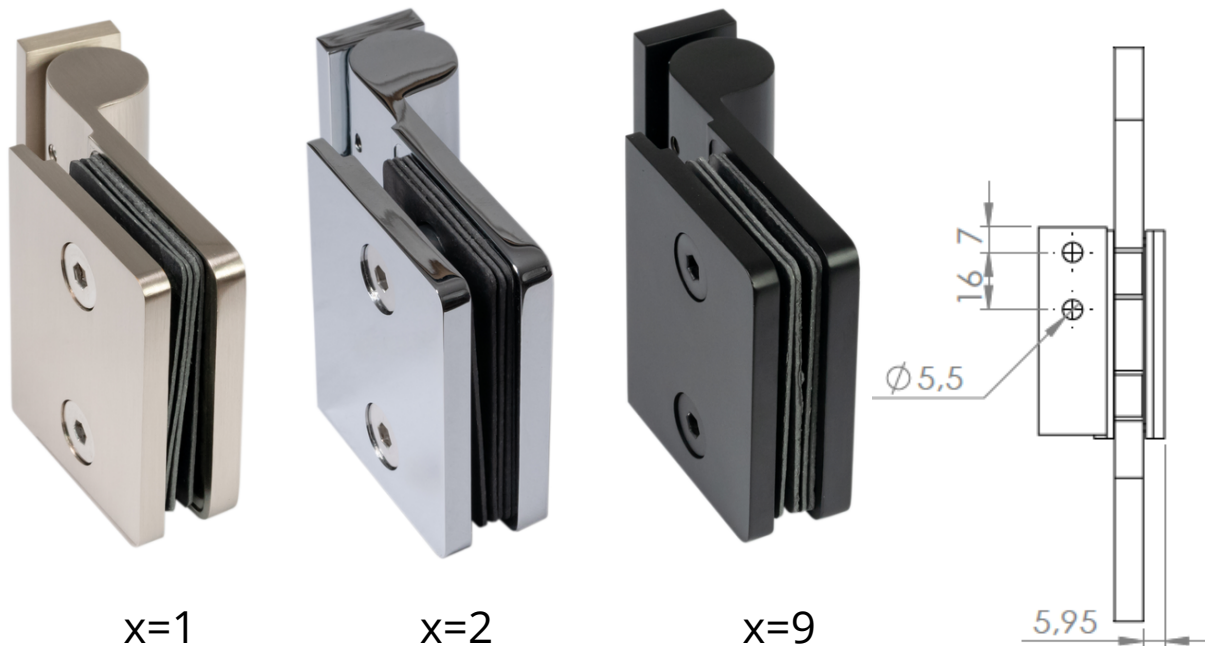

# Datasheet DB090501xx

x=1

x=2

x=9

- brass
- for 8 - 10 mm glass